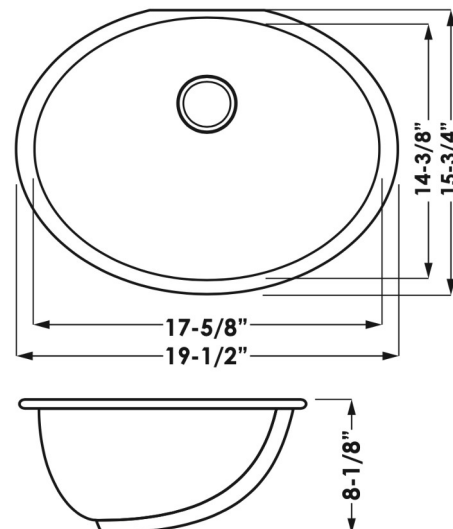

PRODUCT SPECIFICATIONS

1714 Vanity Bowl

Product Description

Material Type	Porcelain
Color	White
Style	Single Bowl Oval
Overall Size	19.5" x 16" x 8.5"
Bowl Size	17.5" x 14.375" x 6.5"
Depth	6.5"
Drain Location	Rear Center
Mount	Undermount

Product Close-Up

Dimensions

Installation Close-Up