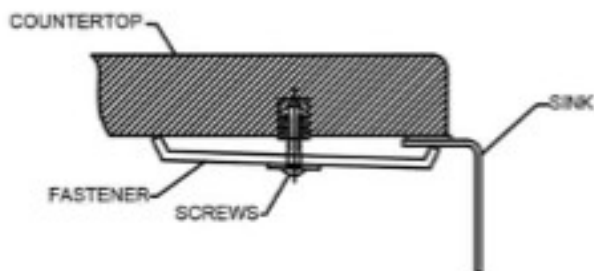

WORLD STONE

PRODUCT SPECIFICATIONS

1813 Vanity Bowl

Product Description

Material Type	Porcelain
Color	White
Style	Single Bowl Rectangle
Overall Size	20.125" x 15" x 7.625"
Bowl Size	18.125" x 13" x 6.5"
Depth	6.5"
Drain Location	Center
Mount	Undermount

Installation Close-Up

Product Close-Up

Dimensions